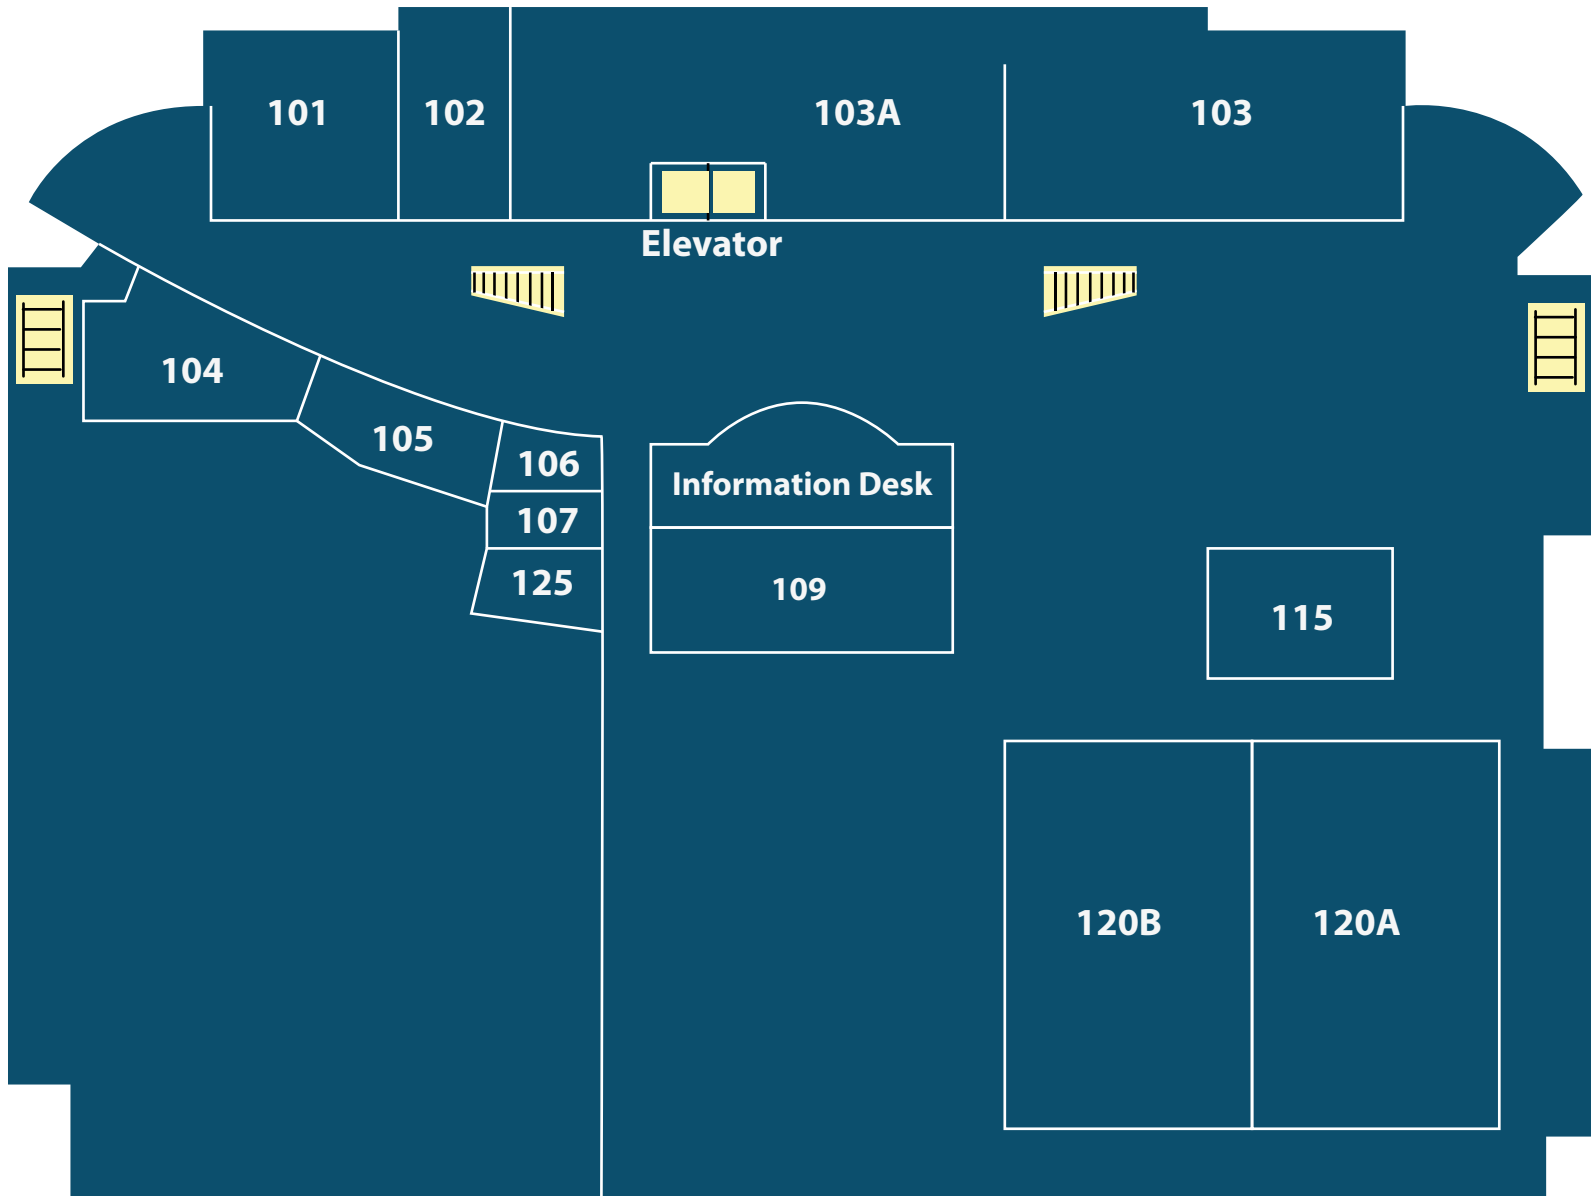

Lincoln Park Student Center

1st Floor • 2250 N. Sheffield Ave.

- 101 St. Louise de Marillac Chapel
- 102 Interfaith Sacred Space
- 103 Brownstone's Cafe
- 104 University Ministry
- 105 Center for Intercultural Programs
- 106 Campus Copy Center

- 107 Student Centers Operations
- 109 Identification Card Services
PNC Bank
- 115 Pre-Function Lounge
- 120A Multipurpose Room A
- 120B Multipurpose Room B
- 125 DePaul Dining Services
Administration & Catering